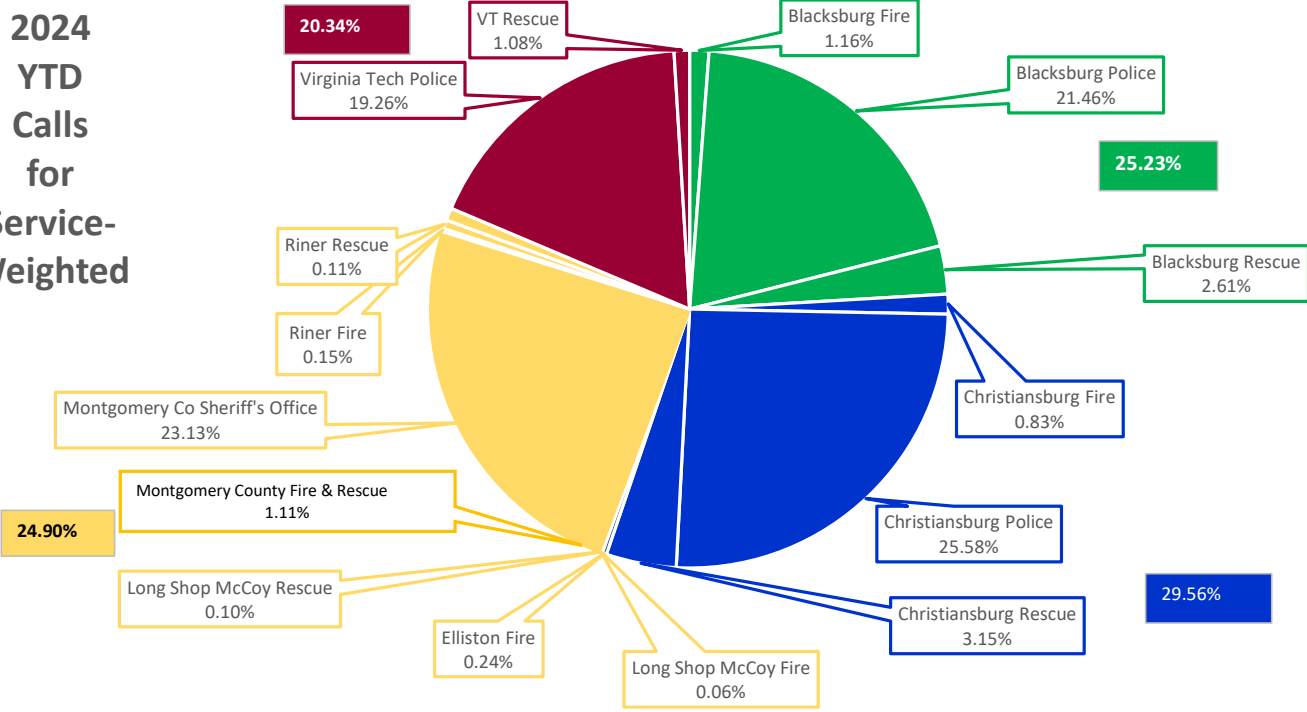

Calls for Service (All Call Types)- Weighted Data				
Agency	OCTOBER	YTD	% of YTD	
VT Rescue	177	1162	1.08%	
Blacksburg Rescue	347	2816	2.61%	
Christiansburg Rescue	403	3401	3.15%	
Long Shop McCoy Rescue	10	103	0.10%	
Riner Rescue	61	124	0.11%	
Montgomery County Fire & EMS	123	1198	1.11%	
Total Rescue Calls for Service	1121	8804	8.15%	
Blacksburg Fire	109	800	0.74%	
Blacksburg Fire VT Campus	60	452	0.42%	
Christiansburg Fire	91	892	0.83%	
Elliston Fire	31	257	0.24%	
Long Shop McCoy Fire	10	60	0.06%	
Riner Fire	20	160	0.15%	
Total Fire Calls For Service	321	2621	2.43%	
Montgomery Co Sheriff's Office	2397	24991	23.13%	
Blacksburg Police	2313	23184	21.46%	
Christiansburg Police	2893	27645	25.58%	
Virginia Tech Police	2191	20813	19.26%	
Total Law Enforcement Calls for Service	9794	96633	89.43%	
Grand Total	11236	108058	100.00%	

2024
YTD
Calls
for
Service-
Weighted

D O'Brien 12/2/2024